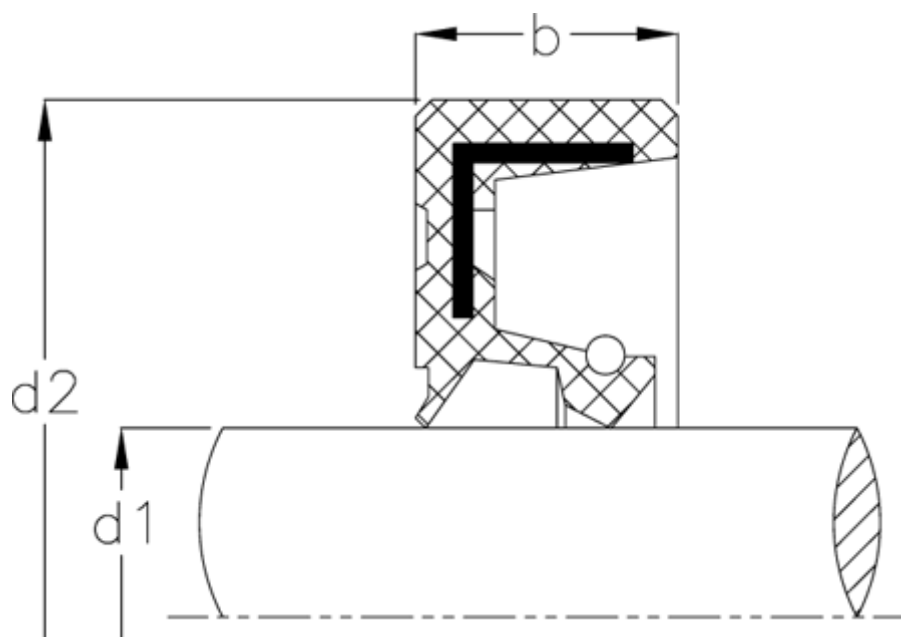

Data Sheet

Article number: 170202500450080000

Description: KLEE Rotary shaft seal WAS 2545/8
NBR nitrile rubber, with seal lip

Measures

b	= 8
d1	= 25
d2	= 45
Material	= NBR